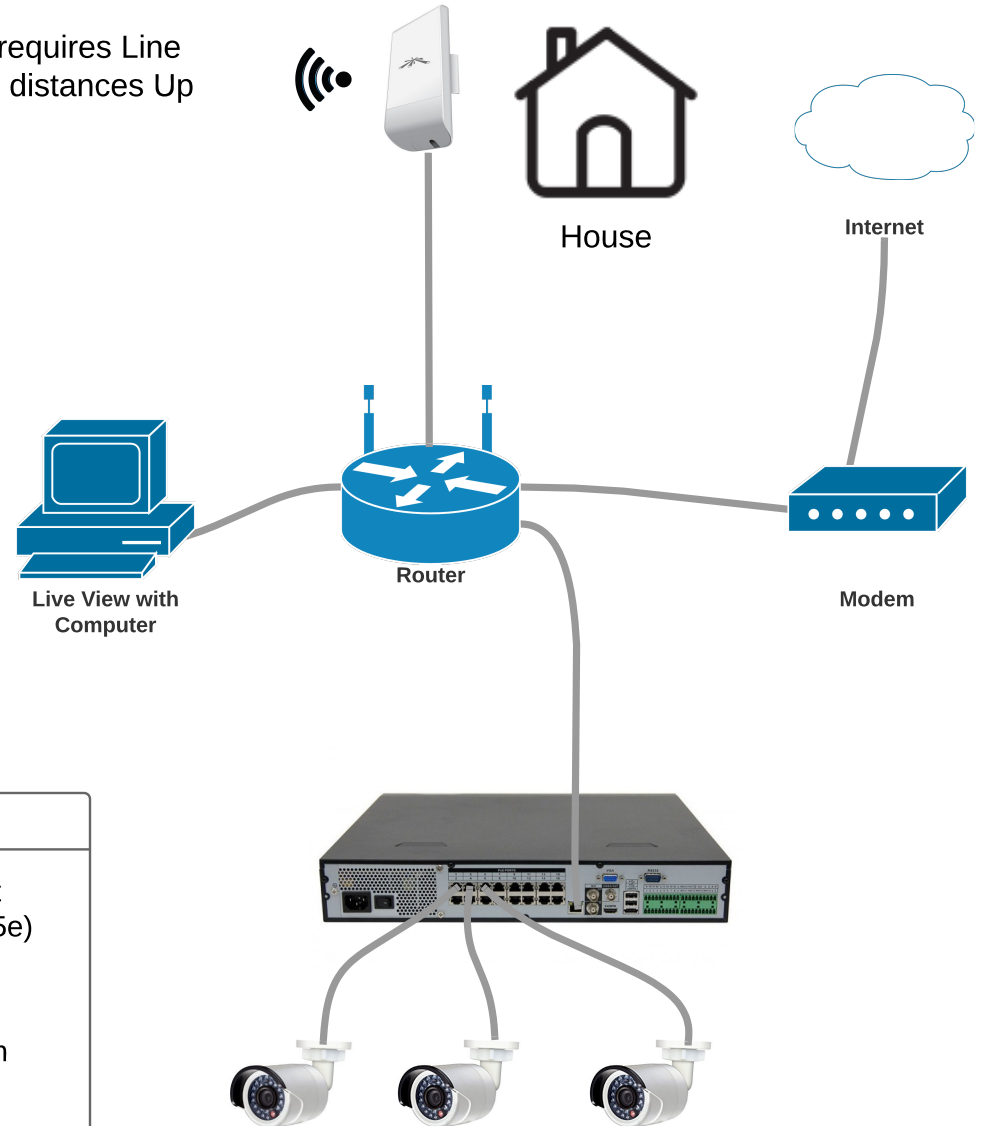

Point to Point Wireless requires Line of Sight and can support distances Up to 9 Miles.

Legend	
	Ethernet Cable(Cat5e)
	Wireless Connection